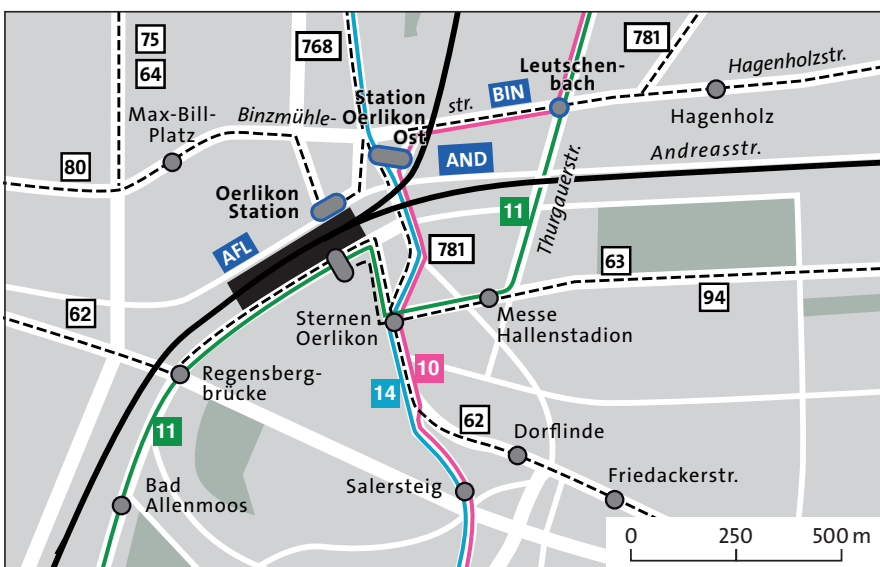

University of Zurich (UZH) Oerlikon Campus

Phone +41 44 635 11 11

AFL: Affolternstrasse 56
AND: Andreasstrasse 15
BIN: Binzmühlestrasse 14