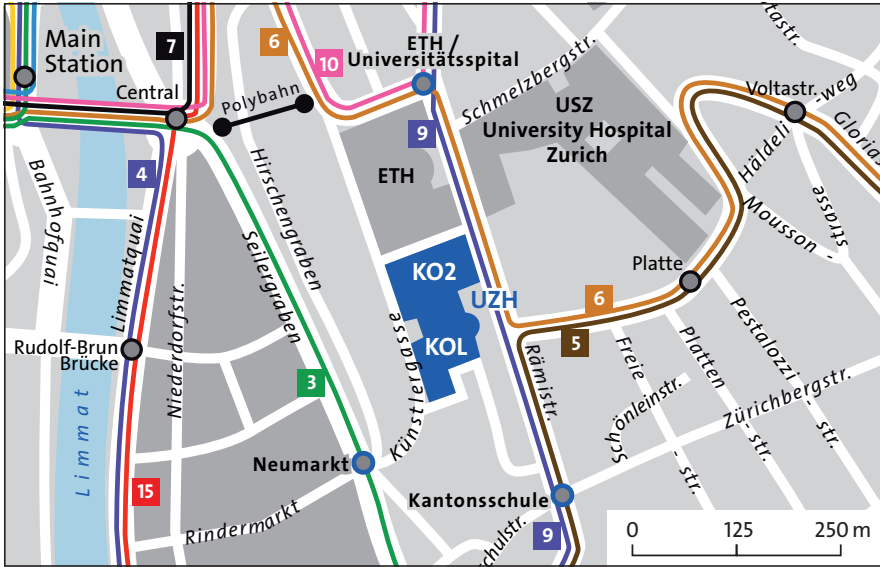

Campuses at the University of Zurich

University of Zurich (UZH) City Campus

University of Zurich
Rämistrasse 71
8006 Zurich
Phone +41 44 634 11 11

KO2: Karl Schmid-Strasse 4
KOL: Rämistrasse 71

University of Zurich (UZH) Irchel Campus

University of Zurich
Winterthurerstrasse 190
8057 Zurich
Phone +41 44 635 11 11

Veterinary Teaching Hospital
Winterthurerstrasse 260
8057 Zurich
Phone +41 44 635 81 11

University of Zurich (UZH) Oerlikon Campus

Phone +41 44 635 11 11

AFL: Affolternstrasse 56
AND: Andreasstrasse 15
BIN: Binzmühlestrasse 14