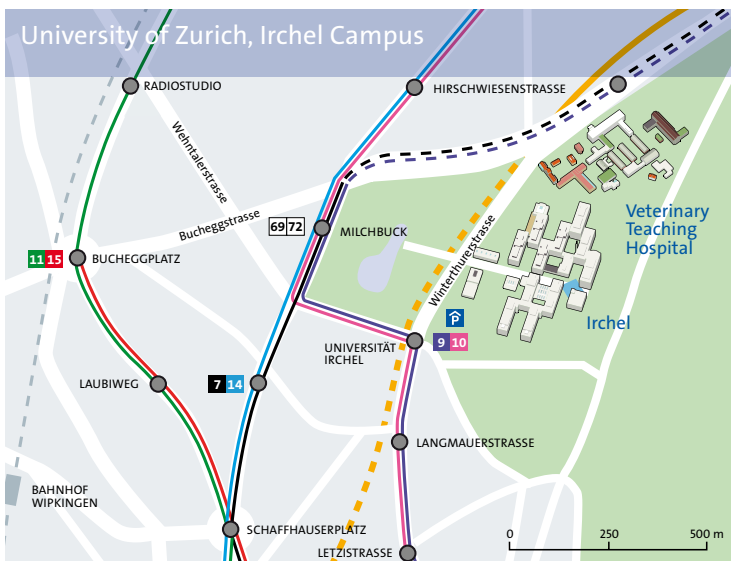

University of Zurich
Winterthurerstrasse 190
8057 Zurich
Phone +41 44 634 11 11

Veterinary Teaching Hospital
Winterthurerstrasse 260
8057 Zurich
Phone +41 44 635 81 11