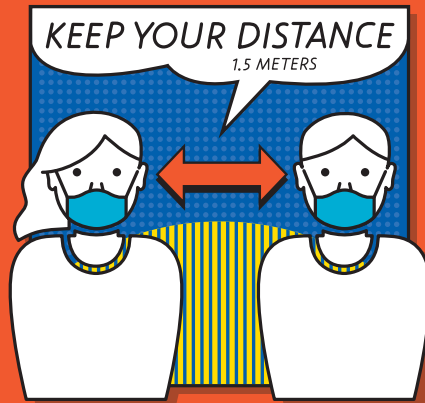

This is how we protect each other at UZH

We wear masks everywhere at UZH – indoors and outdoors.

We keep 1.5 meters away from other people.

We adhere to the hygiene and conduct rules of the FOPH.

We stay at home when we are ill or have returned from a high-risk area.