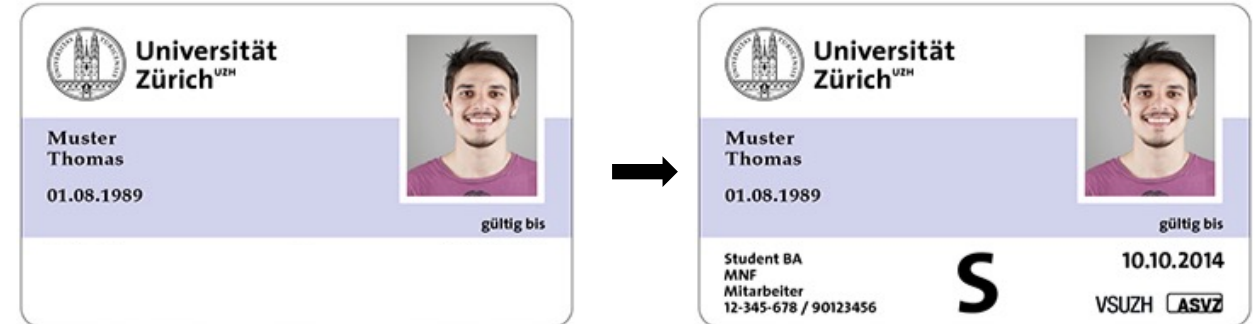

Please note that it can take up to two weeks to receive your documents by post.

**Universität
Zürich** ^{UZH}

Global Student Experience

Administrative Issues

Student Card

- Make sure to → **validate your student card** (print your information on your student ID)
- This includes your study level, student number, VSUZH and ASVZ logos
- Some functions of the UZH Card are also available electronically on the → **UZH now app**

You will need the card for

- Identification at the University (e.g. at examinations, for libraries etc.)
- Pass for special prices in the cafeterias
- Print, copy and scan at UZH multifunction devices: → **UZH Print plus**
- Student discounts outside of the university
- Electronic access to buildings and facilities if the card is enabled for access rights