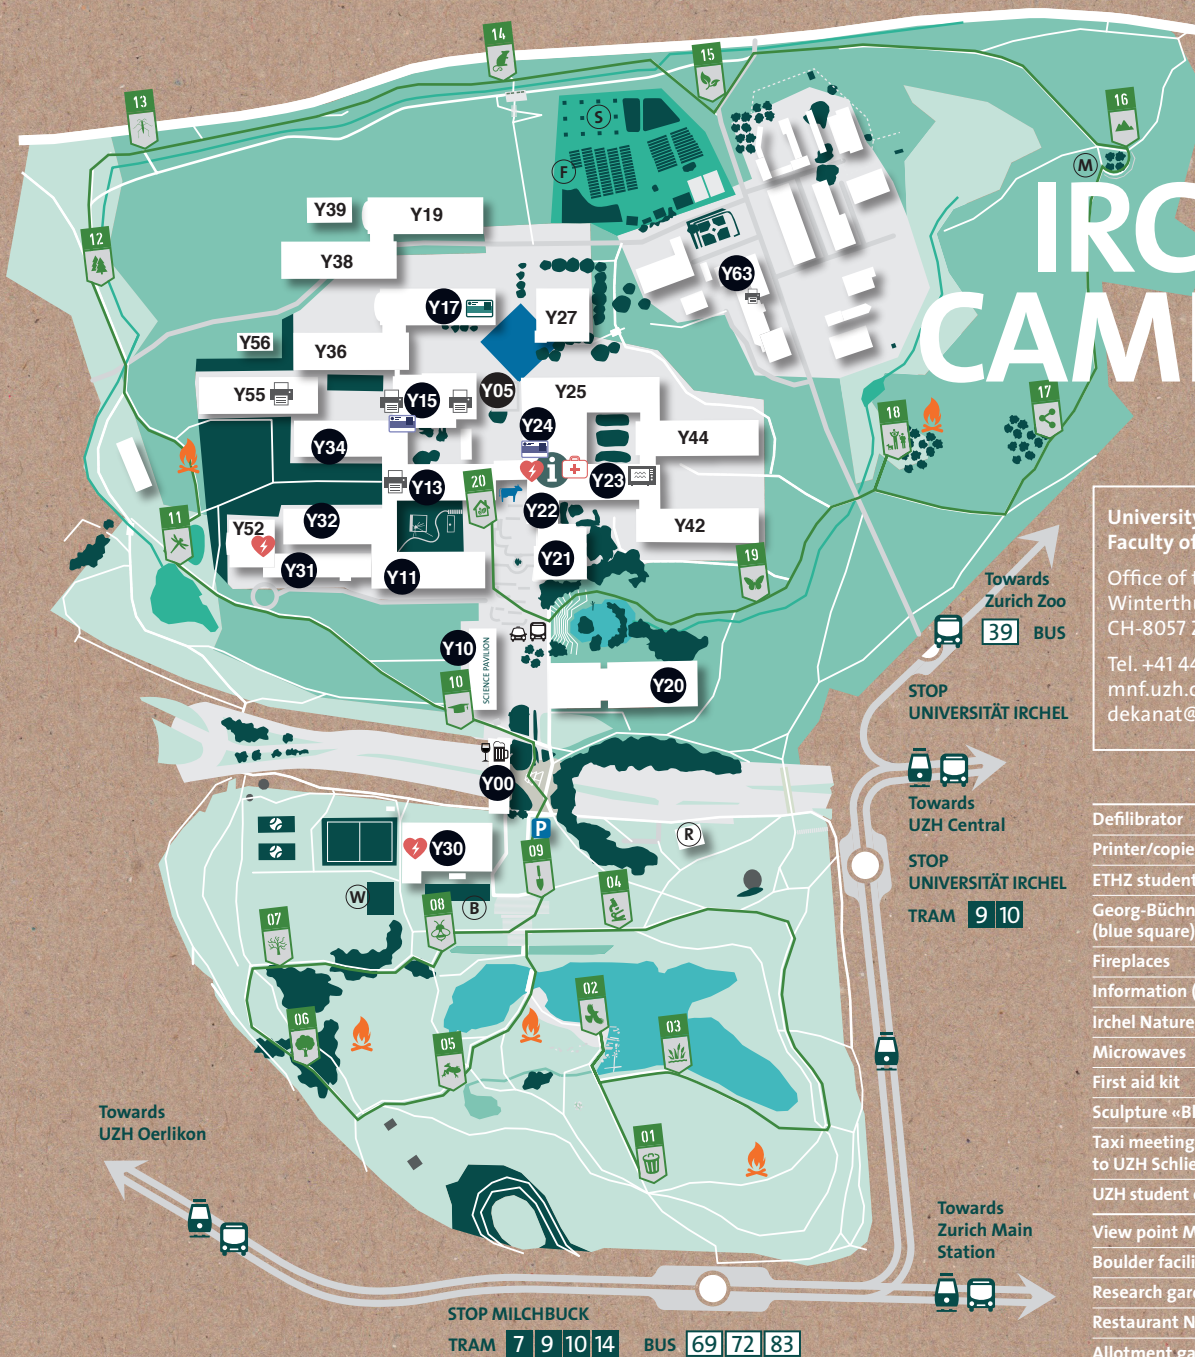

IRCHEL CAMPUS

University of Zurich
Faculty of Science (MNF)

Office of the Dean
Winterthurerstrasse 190
CH-8057 Zurich

Tel. +41 44 635 40 06
mnf.uzh.ch
dekanat@mnf.uzh.ch

Towards
Zurich Zoo
BUS 39

STOP
UNIVERSITÄT IRCHEL

Towards
UZH Central
STOP
UNIVERSITÄT IRCHEL

TRAM 9 10

Towards
UZH Oerlikon

STOP MILCHBUCK
TRAM 7 9 10 14 BUS 69 72 83

Towards
Zurich Main
Station

Defibrillator	⚡
Printer/copier/scanner	🖨️
ETHZ student card validation	📄
Georg-Büchner-Square (blue square)	🔵
Fireplaces	🔥
Information (H floor)	ℹ️
Irchel Nature Trail	🌿
Microwaves	🍲
First aid kit	🩹
Sculpture «Blue Cow»	🐮
Taxi meeting point, shuttle bus to UZH Schlieren (D floor)	🚗
UZH student card validation	📄
View point Monte Diggelmann	Ⓜ
Boulder facility	ⓑ
Research garden	ⓕ
Restaurant Neubühl	Ⓡ
Allotment garden	Ⓢ
Street Work Out	Ⓦ

BUILDING

Y00	Irchel Bar	Y22	Cafeteria Seerose
Y05	Cafeteria Atrium (G floor)	Y23	Information (H floor) Lost and Found Office (H floor) Microwave facility (Y23-H-92a) Student organizations (Y23-H-92) Students' lounge
Y10	Museum of Anthropology Office of Student Affairs Office of the Dean MNF Science Pavilion UZH VSUZH Stübli (Y10-F-24)	Y24	ATM Kiosk Lichthof
Y11	Central IT + S3IT Dispo Logistic, Materials Center (D floor)	Y30	Sport Center Irchel, ASVZ
Y13	Cafeteria Brunnenhof Postal Mail Desk (H floor)	Y31	Service Center (D floor)
Y15	HBZ Natural Sciences (bookable desks)	Y32	Cantonal schools construction site
Y17	Life Science Zurich Learning Center	Y63	Additional changing rooms Sport Center Irchel, ASVZ (public) HBZ Learning Center (bookable desks) Relaxation room
Y20	State Archive of the Canton Zurich		
Y21	Canteen Theatre hall (F floor)		

How to read the designations of buildings and rooms:

Y10-G-23

CAMPUS IRCHEL
BUILDING NUMBER
FLOOR NUMBER
All buildings are interconnected on G floor.
ROOM NUMBER

LOOKING FOR A DEPARTMENT?
Scan for directions

Barrier-free campus: All information on accessibility on Irchel Campus and at UZH available at www.uniability.uzh.ch.