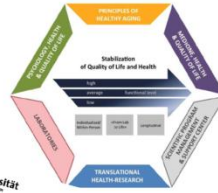

Mittelbau-Anlass: Networking event

Meet your neighbors!

Donnerstag, 12. Nov. 2015

URPP Dynamics of Healthy Aging

Main approaches:
-> Healthy aging (vs. ill aging)
-> Stabilization (vs. decline)
-> Real life (vs. lab)
-> Within-person perspective (in addition to sample level)

Cognitive and Affective Neuroscience Team

Cognition - Research

Example of ongoing projects

- Working memory
  - a) Capacity limits
  - b) The focus of attention in working memory
  - c) Rehearsal as a means to prevent forgetting
- Improving cognition through training
- Inhibition in aging
- Attention in and out: Selection of incoming input vs. of stored representations
- Early detection of suspicious people: ASPECTS project (cooperation with the Zurich State Police)

Understand human capacity limitations to process information for ongoing cognition

Working Memory
Reasoning
Executive Functions
Attention
Perception

The Bayesian Inference Process

Did you know?

We kindly thank the presenters for sharing their recent research efforts with the attending Mittelbau. Their contribution fomented vivid interactions during the Apéro that followed the presentations.