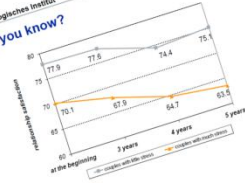

Did you know?

We kindly thank the presenters for sharing their recent research efforts with the attending Mittelbau. Their contribution fomented vivid interactions during the Apéro that followed the presentations.